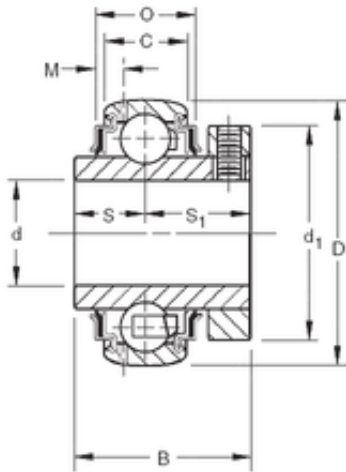

BEARING DE MEXICO, S.A. DE C.V.

36,5125 mm x 72 mm x 41,28 mm TIMKEN GC1107KRRB Insert Bearings Spherical OD

Bearing No. GC1107KRRB

Size	36.5125x72x41.28 mm
Bore Diameter	36,5125 mm
Outer Diameter	72 mm
Width	41,28 mm
d	36,5125 mm
D	72 mm
B	41,28 mm
C	19 mm
S1	25,4 mm
O	25,86 mm
d1	59,5 mm
M	3,68 mm
S	15,9 mm
Thread (G)	M6x1
Weight	0,544 Kg
Basic dynamic load rating (C)	28,5 kN

GC1107KRRB Bearing 2D drawings and 3D CAD models