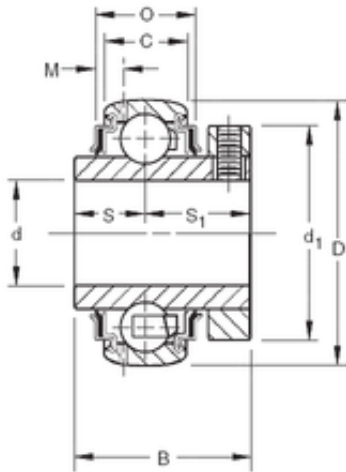

### 36,5125 mm x 72 mm x 41,28 mm TIMKEN GC1107KRRB Insert Bearings Spherical OD

Bearing No. GC1107KRRB

|                               |                     |
|-------------------------------|---------------------|
| Size                          | 36.5125x72x41.28 mm |
| Bore Diameter                 | 36,5125 mm          |
| Outer Diameter                | 72 mm               |
| Width                         | 41,28 mm            |
| d                             | 36,5125 mm          |
| D                             | 72 mm               |
| B                             | 41,28 mm            |
| C                             | 19 mm               |
| S1                            | 25,4 mm             |
| O                             | 25,86 mm            |
| d1                            | 59,5 mm             |
| M                             | 3,68 mm             |
| S                             | 15,9 mm             |
| Thread (G)                    | M6x1                |
| Weight                        | 0,544 Kg            |
| Basic dynamic load rating (C) | 28,5 kN             |

GC1107KRRB Bearing 2D drawings and 3D CAD models